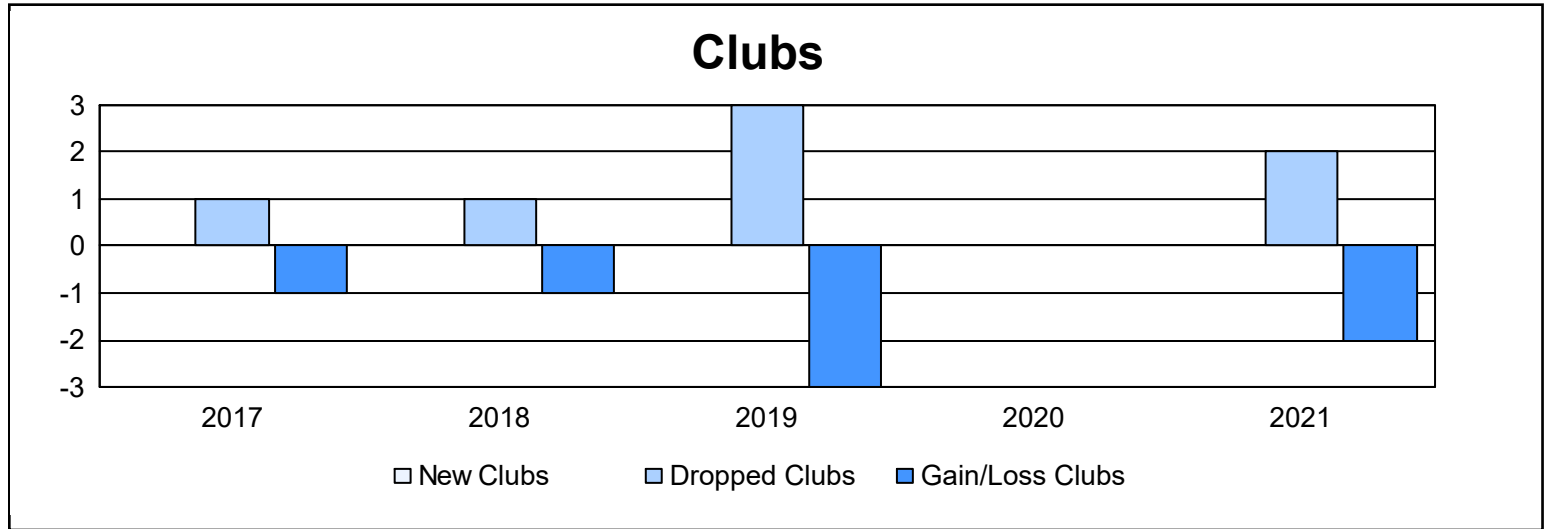

Year	New Clubs	Dropped Clubs	Gain/ Loss Clubs	New Members	Charter Members	Reinstate Members	Transfer Members	Total Member Added	Total Members Dropped	Gain/ Loss Members
2016-2017	0	1	-1	145	1	14	7	167	166	1
2017-2018	0	1	-1	99	2	18	9	128	230	-102
2018-2019	0	3	-3	120	4	10	29	163	135	28
2019-2020	0	0	0	73	1	9	4	87	116	-29
2020-2021	0	2	-2	43	0	12	6	61	203	-142
<b>Average</b>	<b>0</b>	<b>1</b>	<b>-1</b>	<b>96</b>	<b>2</b>	<b>13</b>	<b>11</b>	<b>121</b>	<b>170</b>	<b>-49</b>

### Membership Composition June 2021 Cumulative