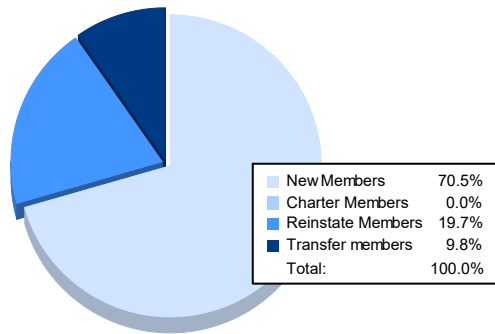

Year	New Clubs	Dropped Clubs	Gain/ Loss Clubs	New Members	Charter Members	Reinstate Members	Transfer Members	Total Member Added	Total Members Dropped	Gain/ Loss Members
2016-2017	0	1	-1	145	1	14	7	167	166	1
2017-2018	0	1	-1	99	2	18	9	128	230	-102
2018-2019	0	3	-3	120	4	10	29	163	135	28
2019-2020	0	0	0	73	1	9	4	87	116	-29
2020-2021	0	2	-2	43	0	12	6	61	203	-142
<b>Average</b>	<b>0</b>	<b>1</b>	<b>-1</b>	<b>96</b>	<b>2</b>	<b>13</b>	<b>11</b>	<b>121</b>	<b>170</b>	<b>-49</b>

### Membership Composition June 2021 Cumulative