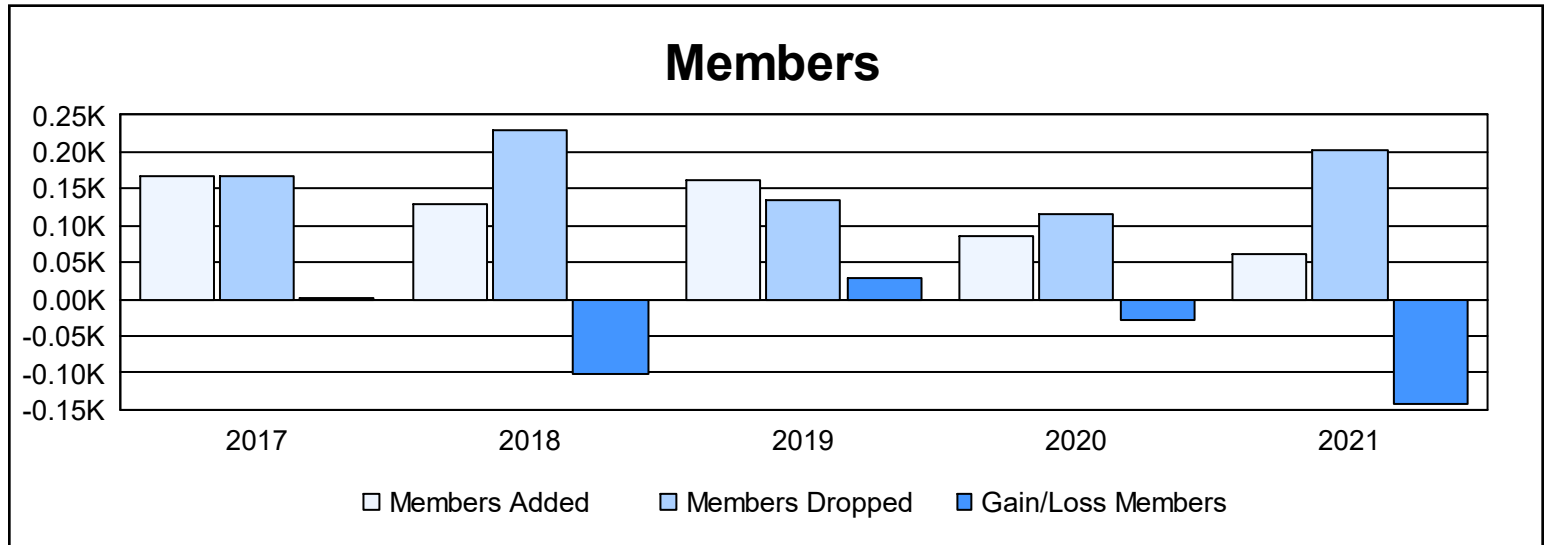

Year	New Clubs	Dropped Clubs	Gain/ Loss Clubs	New Members	Charter Members	Reinstate Members	Transfer Members	Total Member Added	Total Members Dropped	Gain/ Loss Members
2016-2017	0	1	-1	145	1	14	7	167	166	1
2017-2018	0	1	-1	99	2	18	9	128	230	-102
2018-2019	0	3	-3	120	4	10	29	163	135	28
2019-2020	0	0	0	73	1	9	4	87	116	-29
2020-2021	0	2	-2	43	0	12	6	61	203	-142
<b>Average</b>	<b>0</b>	<b>1</b>	<b>-1</b>	<b>96</b>	<b>2</b>	<b>13</b>	<b>11</b>	<b>121</b>	<b>170</b>	<b>-49</b>

### Membership Composition June 2021 Cumulative